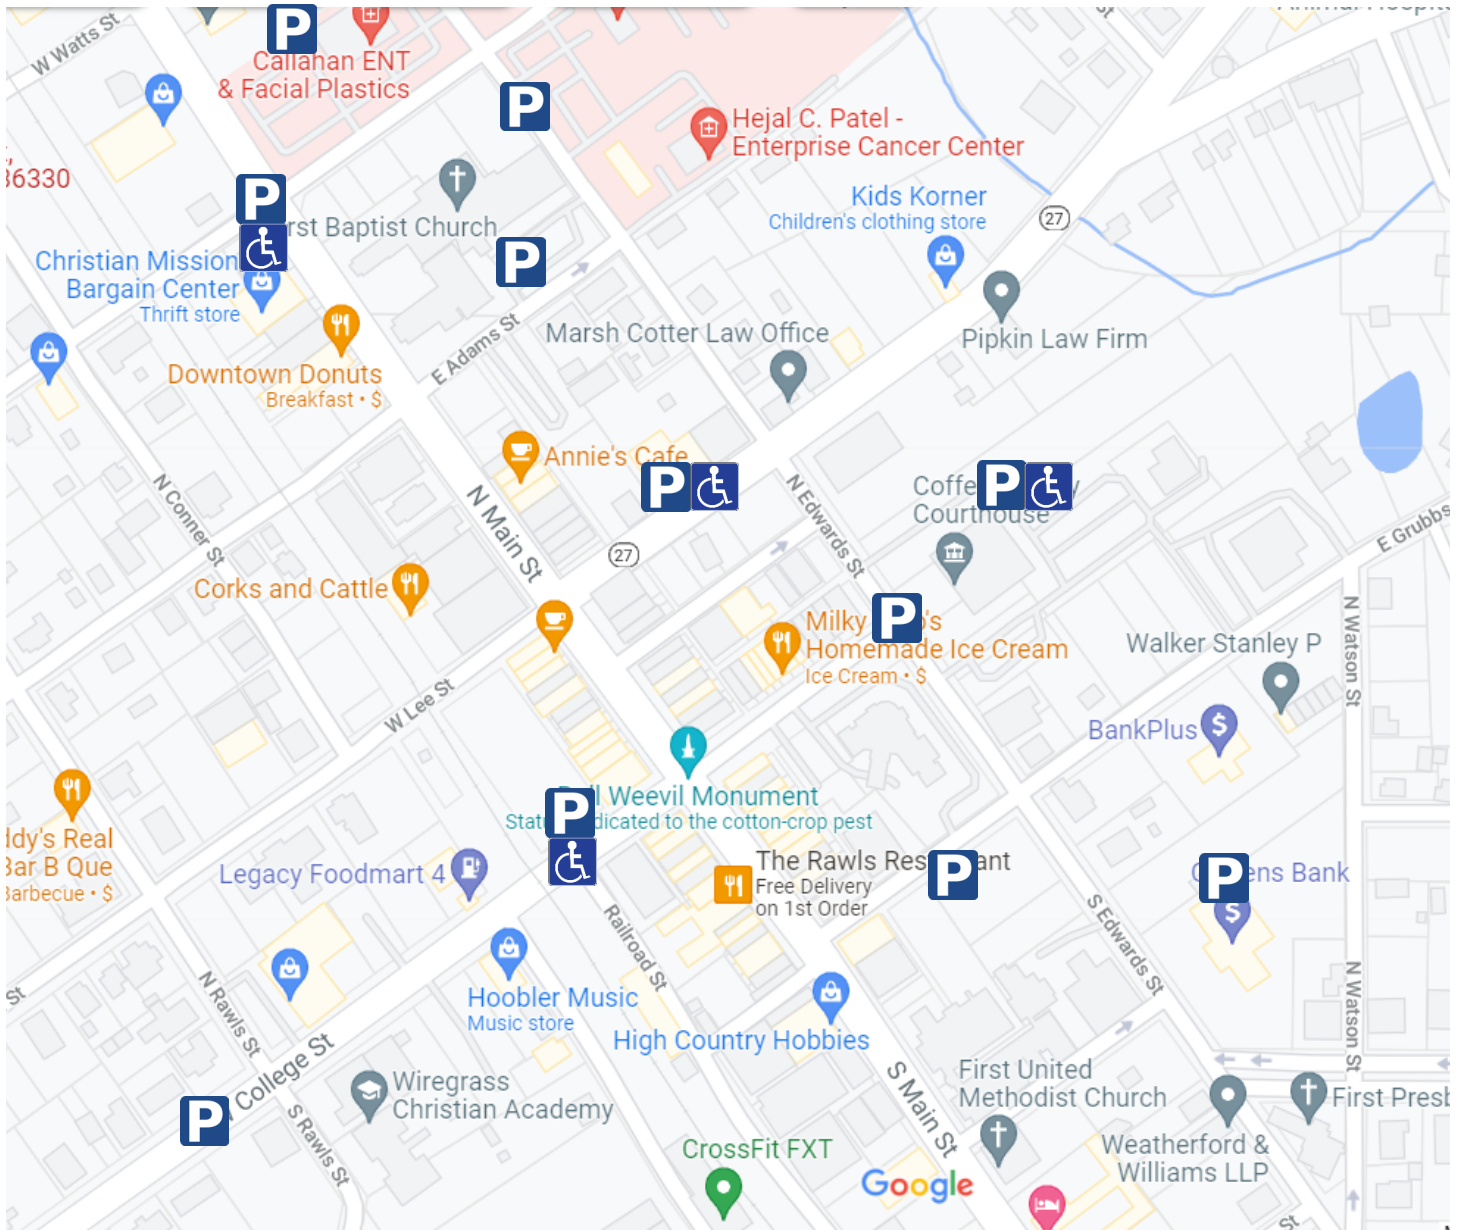

ENTERPRISE CHRISTMAS PARADE PARKING MAP
November 29, 2022 @ 6:30 PM • Downtown Enterprise

Parking Locations:

- ⇒ Enterprise Farmers Market—525 N Main St
- ⇒ Farmers Market Overflow—across from Farmers Market
- ⇒ Yancey Parking Building - Corner of N Main St and E Lee St
- ⇒ MCE Physician Office Building- - W Brunson St, entrance via N Edwards St
- ⇒ First Baptist Church - E Adams St, entrance via E Edwards St
- ⇒ First Baptist Church Overflow - Corner of N Main Street and W Adams St
- ⇒ Coffee County Courthouse—99 S Edwards St
- ⇒ Regions Building—110 E College St, entrance via S Edwards and Grubbs St
- ⇒ First United Methodist Church— 217 S Main St, entrance via S Edwards and Grubbs St
- ⇒ The Citizens Bank— 301 S Edwards St
- ⇒ The Depot Museum and Rawls—106 Railroad St
- ⇒ Old Jr High Property on 401 West College St